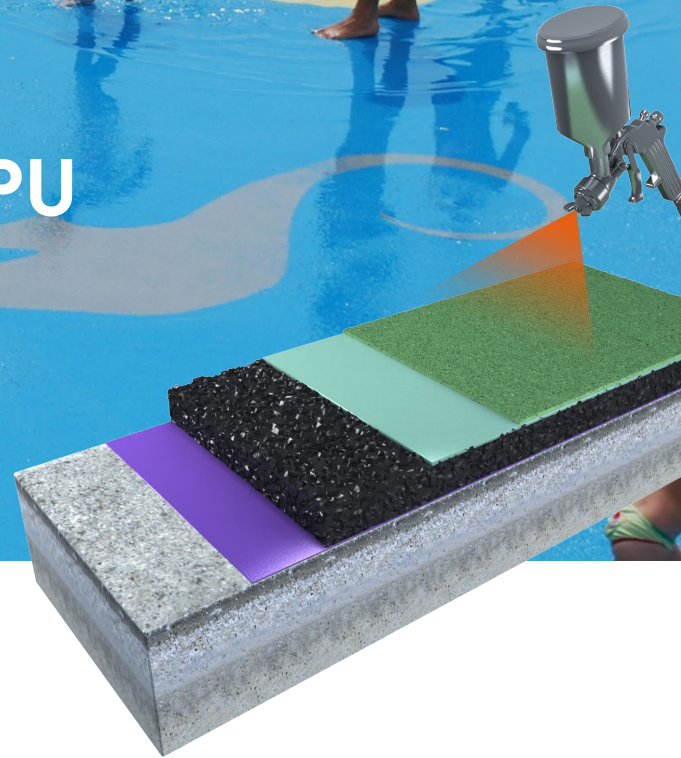

Safe. In any way. SUREPLAY® Splash PU

SUREPLAY® Splash PU is a water-impermeable surface system, specially developed for waterplay systems. It is installed manually on site without any joints.

The Splash surface system can be adjusted to individual specifications. Besides ideal antislip properties, the textured and grippy structure of rubber granules offers an individual surface, remarkably pleasant to walk on.

Choosing a particular grain size for the EPDM granules and the right coating method determines the sealed surface's antislip properties and design. Its set-up height varies depending on specifications and individual requests. We can individually adjust the Splash multilayer PU-system according to your requirements.

Top layer EPDM granules are available in 24 colours that can additionally be combined to various blends.

Fall height:	max. 3 m
Set-up height:	max. 100 mm
Base layer:	max. 95 mm recycling granules
Wear layer:	5 mm PU-coating with interspersed EPDM granules
Standards:	DIN EN 1176:2008 and ASTM F 1292-04