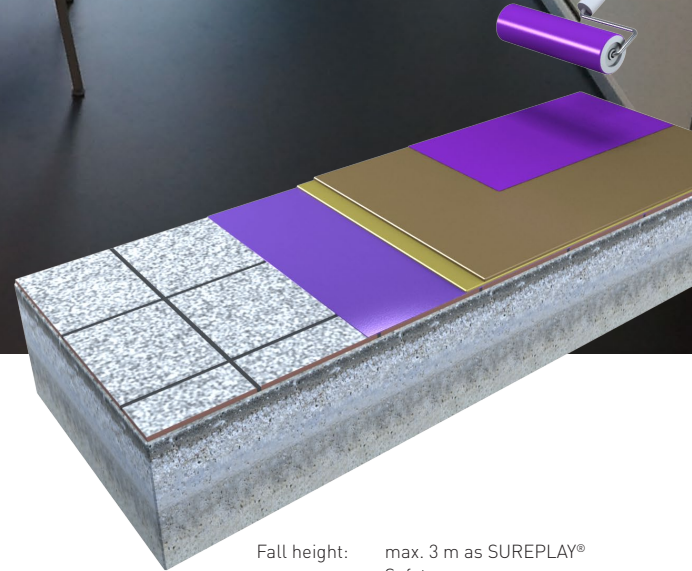

Prestigious. Made for highest demands.
SUREPLAY® PU

SUREPLAY® PU is a waterproof surface for indoor use, made exclusively of PU. It can be individually enhanced with additional features like antibacterial properties, slip resistance, extreme resilience, fall protection etc. So SUREPLAY® PU can also be installed as SUREPLAY® Safety system for all falling heights up to three metres.

The base layer can be built up from hardly to highly elastic. A pigmented or transparent sealing serves as surface protection. The set-up height varies according to specifications.

The surface can be tested and certified according to EN 1176:2008 "Impact attenuating playground surfacing – Determination of critical fall height" for fall heights from ≤ 1.3 to ≤ 3.0 m.

The surface system is classified R9 according to the German DIN 51130 "Testing of floor coverings – determination of the anti-slip property – workrooms and fields of activities with slip danger, walking method – inclined plane".

Fall height: max. 3 m as SUREPLAY® Safety
Set-up height: varies according to specifications
Standards: DIN EN 1176:2008 and ASTM F 1292-04

Slip resistant

Flame retardant

Environmentally compatible

Hygienic